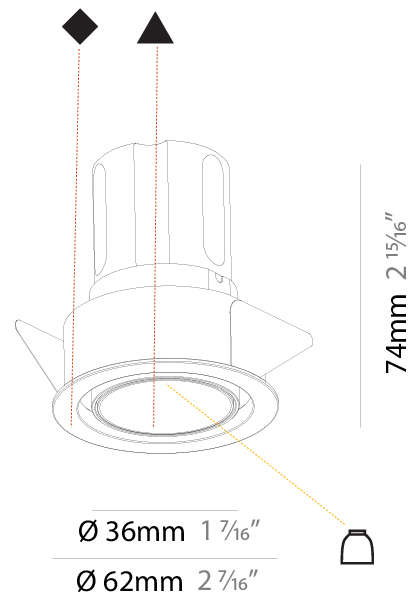

GENERAL

Series: Invader Standard
Subseries: Invader Adjustable
Brand: Prolicht
Division: Architectural
Mounting Type: Recessed
Mounting Location: Ceiling
Subcategory: Downlight

PHYSICAL

Shape: Round
Diameter (mm): 62
Diameter (in): 2 7/16
Height (mm): 74
Height (in): 2 15/16
Min. Recessing Depth (mm): 150
Min. Recessing Depth (in): 5 7/8
Light Distribution: Adjustable / Direct
Weight (kg): 0.138
Weight (lbs): 0.304
Fixture Finish: SSR / BKV / CWI / CRY / HAB / UFT / ITA / RUA / FTG / MYG / LOD / PUS / FRO / FUP / KIA / POP / BLS / SPG / MEY / GOH / GUM / CHC / COM / ABZ / JAG / OBR / MOS / ROR
Fixture Material: Aluminum
Cut-out Measurements: 57mm / 2 1/4"

ELECTRICAL

Lamp Type: LED (Zhaga Standard)
Input Wattage (W): 7.7
Total Output Wattage (W): 7
Dimming: Tri-Mode (Non-Dimming and Phase Dimming (120Vac only) and 0-10V Dimming)
Driver Included: No
Driver Location: Remote
Driver Type: Constant Current - 120 / 277Vac
Input Voltage (V): 120 - 277
Constant Current (MA): 250

LED

Number of LEDs: 1
Color Temperature (°K): 2700 / 3000 / 3500 / 4000
Max. Delivered Lumen (lm): 660 / 690 / 725 / 740
CRI: >90 CRI
Lamp Life (hrs): 50000

OPTICAL

Reflector°: 33 / 47 / 65
Adjustability: Rotational 180°; Tilt 30°

RATINGS AND CERTIFICATIONS

Certified By: Certified for North American Standards
IP rating: IP20

150mm 5 7/8"
57mm 2 1/4"
10 - 15mm 3/8" - 9/16"
180°
± 15°

A