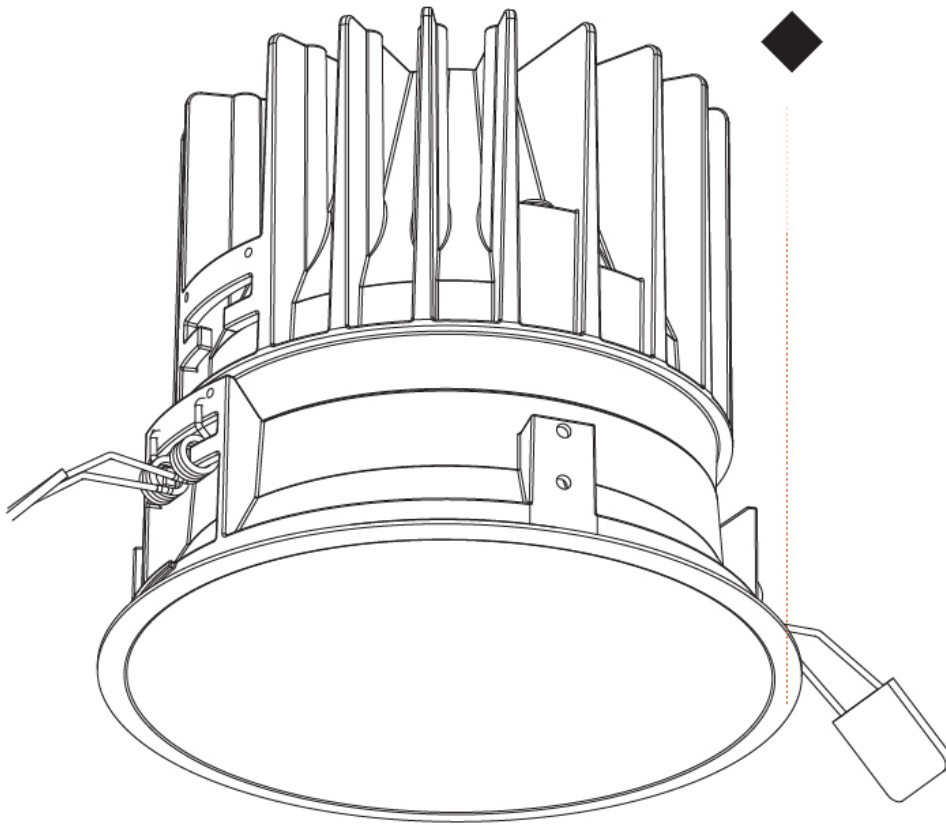

INVADER STANDARD RECESSED

A37946-

PROJECT

TYPE

SPECIFIER

QUANTITY

DATE

A