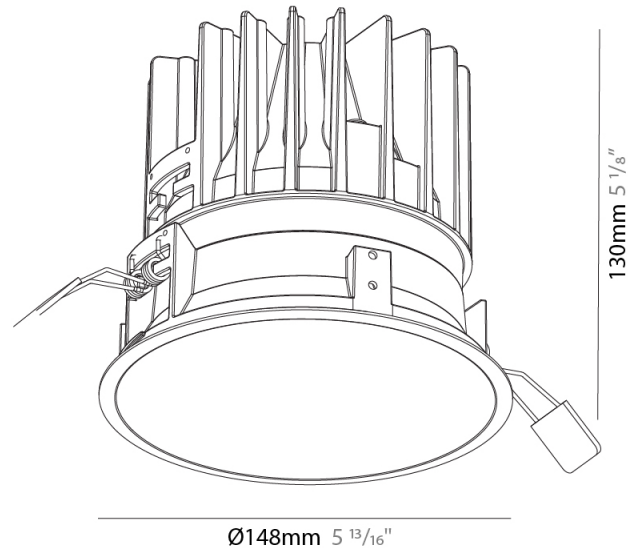

GENERAL

Series: Invader Standard
Brand: Prolicht
Division: Architectural
Mounting Type: Recessed
Mounting Location: Ceiling
Subcategory: Downlight

PHYSICAL

Shape: Round
Diameter (mm): 148
Diameter (in): 5 ¹³/₁₆
Height (mm): 130
Height (in): 5 ¹/₈
Ceiling Thickness (mm): 5 - 30
Ceiling Thickness (in): 1/16 - 1 3/16
Min. Recessing Depth (mm): 140
Min. Recessing Depth (in): 5 ¹/₂
Light Distribution: Downlight
Weight (kg): 0.9
Weight (lbs): 1.98
Fixture Finish: SSR / BKV / CWI / CRY / HAB / UFT / ITA / RUA / FTG / MYG / LOD / PUS / FRO / FUP / KIA / POP / BLS / SPG / MEY / GOH / GUM / CHC / COM / ABZ / JAG / OBR / MOS / ROR
Fixture Material: Aluminum Die Cast
Cut-out Measurements: 142mm / 5 9/16"

ELECTRICAL

Lamp Type: LED (Zhaga Standard)
Input Wattage (W): 28.6
Total Output Wattage (W): 26
Dimming: Tri-Mode (Non-Dimming and Phase Dimming (120Vac only) and 0-10V Dimming)
Driver Included: No
Driver Location: Recessed Housing
Driver Type: Constant Current - Universal
Housing: See components
Input Voltage (V): 120 - 277
Constant Current (MA): 700

LED

Number of LEDs: 1
Color Temperature (°K): 2700 / 3000 / 3500 / 4000
Max. Delivered Lumen (lm): 2210 / 2270 / 2391 / 2440
Nominal Lumen (lm): 3210 / 3290 / 3459
CRI: >90 CRI
Lamp Life (hrs): 50000

OPTICAL

Reflector°: 18 / 26 / 40

RATINGS AND CERTIFICATIONS

Certified By: Certified for North American Standards
IP rating: IP20