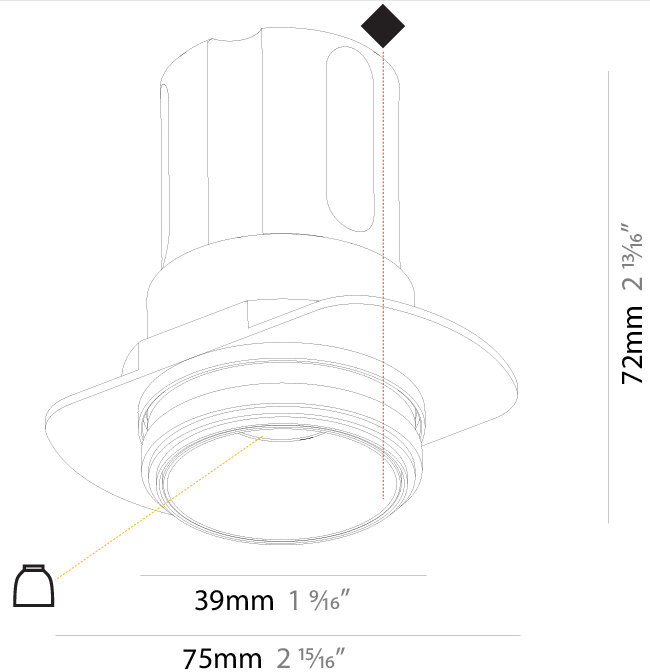

PHYSICAL

Shape: Round
Diameter (mm): 39
Diameter (in): 1 9/16
Height (mm): 72
Height (in): 2 13/16
Ceiling Thickness (mm): 10 / 12 / 15
Ceiling Thickness (in): 3/8 or 1/2 or 9/16
Min. Recessing Depth (mm): 150
Min. Recessing Depth (in): 5 7/8
Light Distribution: Downlight
Weight (kg): 0.129
Weight (lbs): 0.28
Fixture Finish: SSR / BKV / CWI / CRY / HAB / UFT / ITA / RUA / FTG / MYG / LOD / PUS / FRO / FUP / KIA / POP / BLS / SPG / MEY / GOH / GUM / CHC / COM / ABZ / JAG / OBR / MOS / ROR
Fixture Material: Aluminum
Cut-out Measurements: 45mm / 1 3/4"
Upon Request: Unique Sizes Unique Ceiling Thickness

ELECTRICAL

Lamp Type: LED (Zhaga Standard)
Input Wattage (W): 7.7
Total Output Wattage (W): 6.8
Dimming: Tri-Mode (Non-Dimming and Phase Dimming (120Vac only) and 0-10V Dimming)
Driver Included: No
Driver Location: Remote
Driver Type: Constant Current - 120 / 277Vac
Input Voltage (V): 120 - 277
Constant Current (MA): 250

LED

Number of LEDs: 1
Color Temperature (°K): 2700 / 3000 / 3500 / 4000
Max. Delivered Lumen (lm): 660 / 690 / 725 / 740
Nominal Lumen (lm): 734 / 762 / 801 / 817
CRI: >90 CRI
Lamp Life (hrs): 50000
Upon Request: RGB-W Tunable White Special Color Temperature

OPTICAL

Reflector°: 33 / 47 / 65
Upon Request: Special Beam Angles

RATINGS AND CERTIFICATIONS

Certified By: Certified for North American Standards
IP rating: IP20