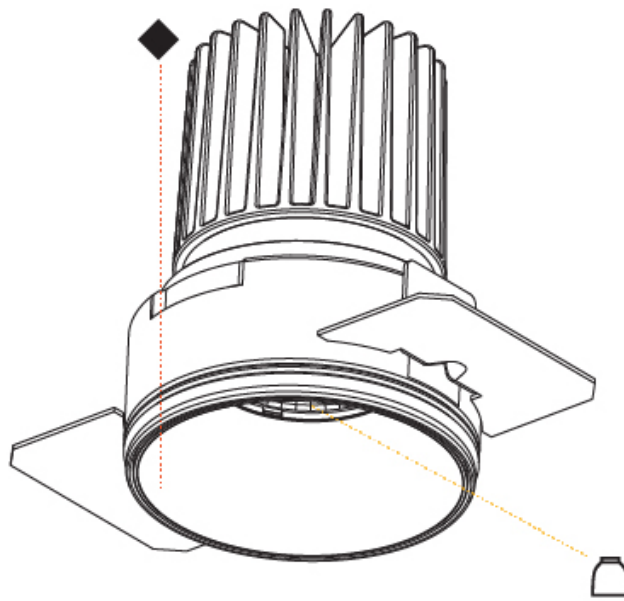

INVADER STANDARD TRIMLESS

A35826-

PROJECT	_____
TYPE	_____
SPECIFIER	_____
QUANTITY	_____
DATE	_____